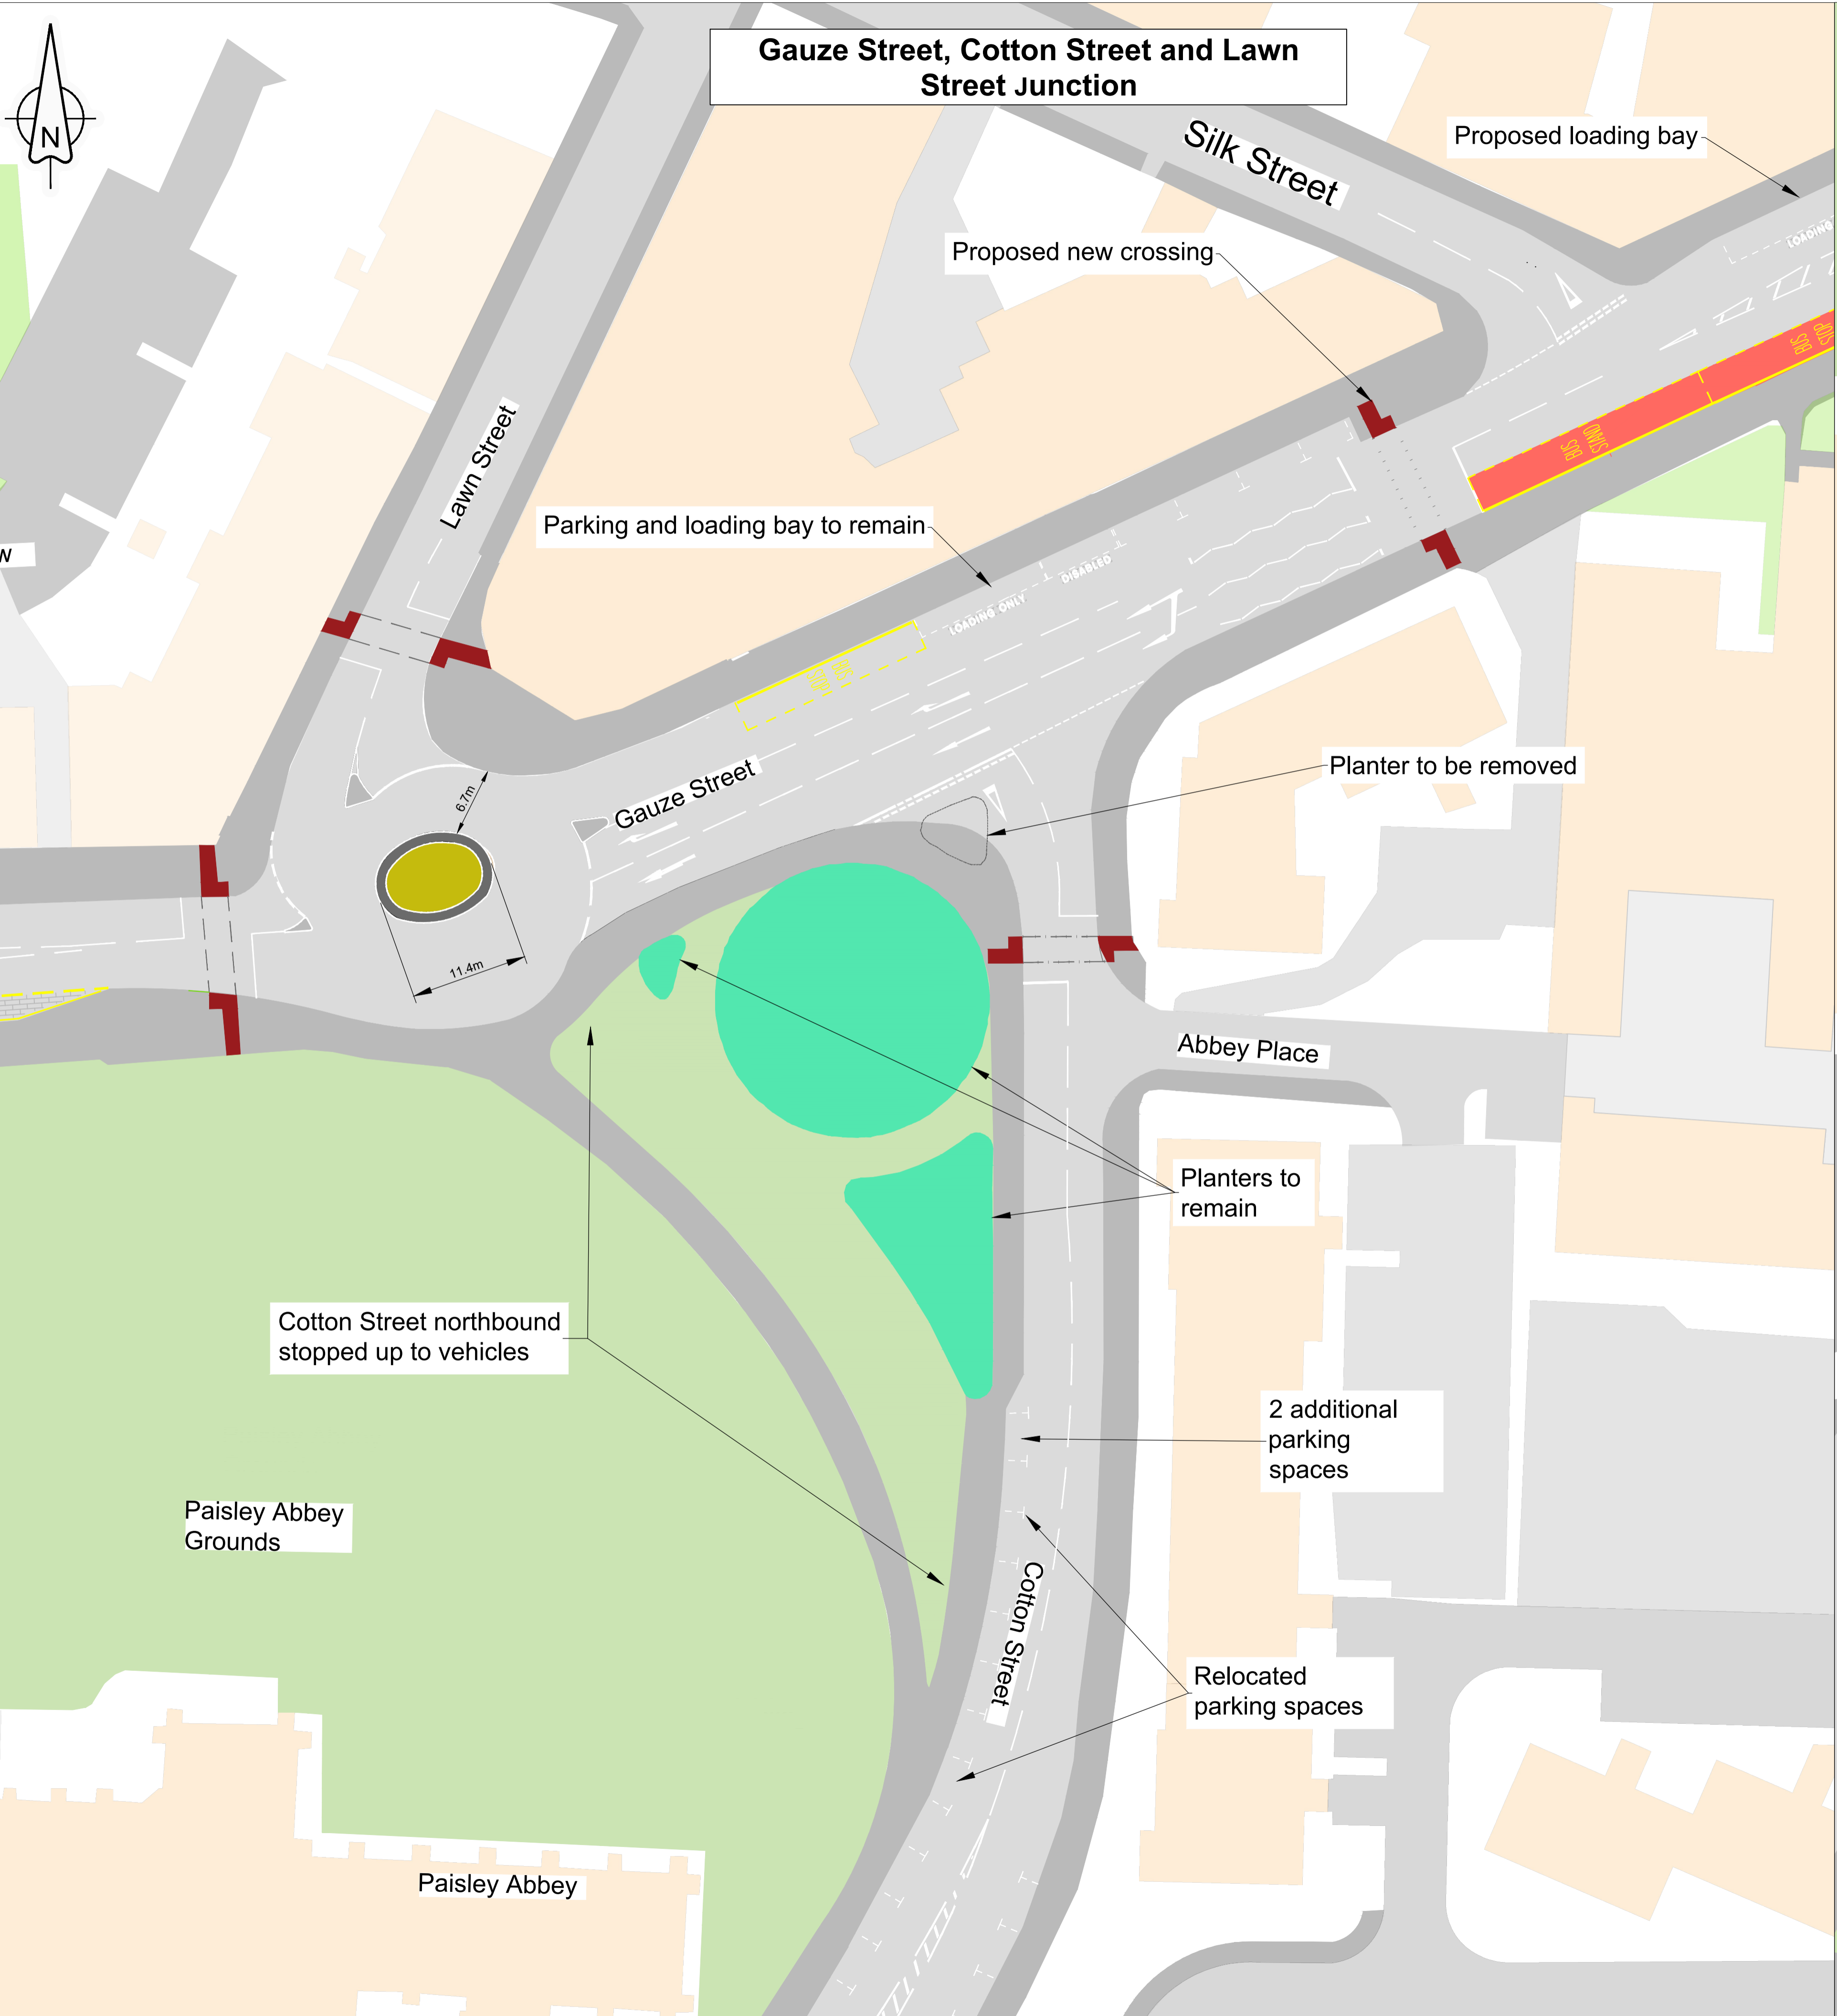

Gauze Street, Cotton Street and Lawn Street Junction

KEY

-  Footway
-  Carriageway
-  Landscaping area
-  Controlled Crossing
-  Bus lane